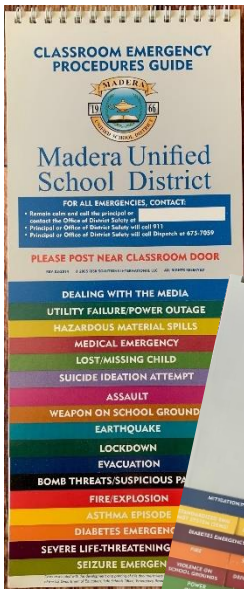

## Update your School's Emergency Response Flip Charts

Emergency Response Flip Charts are an effective way to quickly reference important contacts and reinforce the measures to be taken during an emergency.